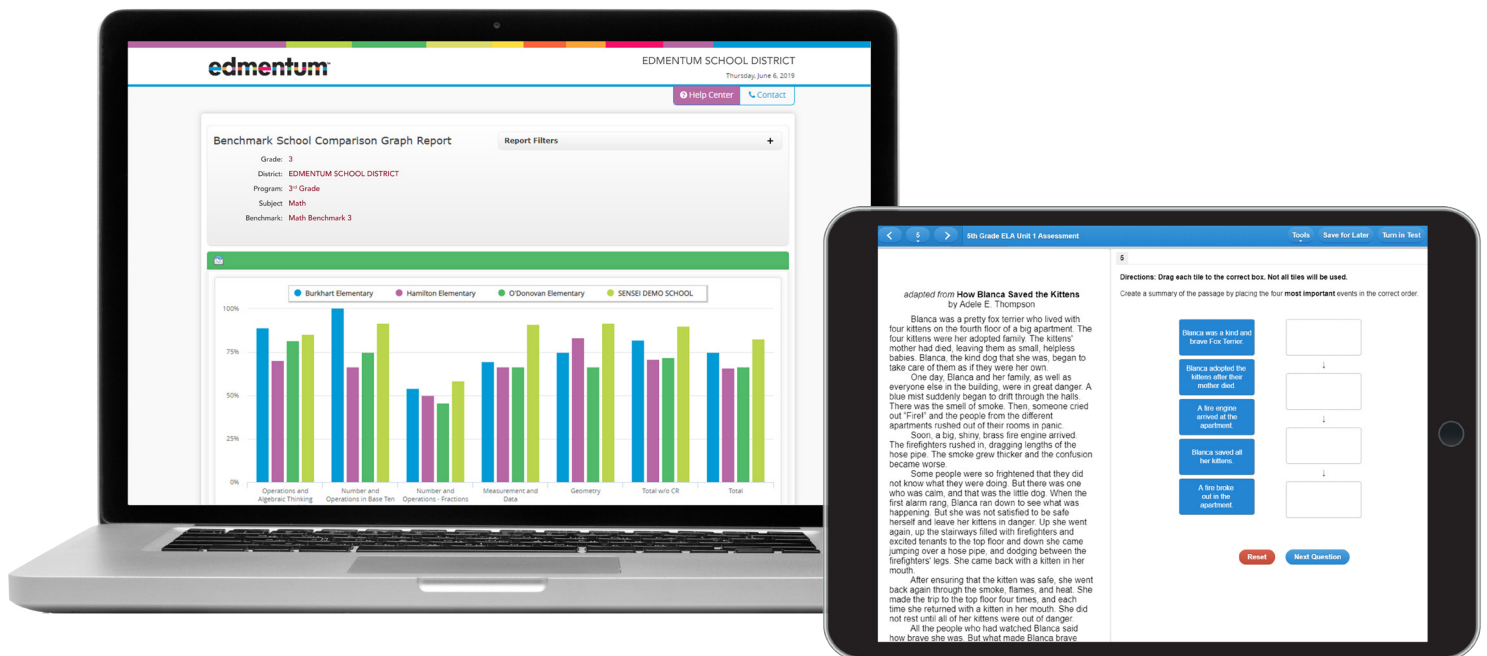

Study Island Benchmark Assessments

Effectively prepare for your state assessment

All students learn at their own pace, so it's important to know where each student stands on the path to mastering state standards. Study Island Benchmark Assessments provide educators with multiple comparable tests built from the state assessment blueprint. Use these standards-based tests to measure student performance multiple times during the school year to evaluate understanding, check progress, and determine where to focus instruction.

Study Island Benchmarks provide

- Three or four assessments built to reflect your state assessment blueprint, as well as the item types on your state test
- Detailed reports featuring domain, standard, and item-level analyses at the district, school, and student levels
- An opportunity for students to experience a full-length assessment similar to their state test and receive immediate feedback
- An online assessment interface similar to those most commonly used for state assessments